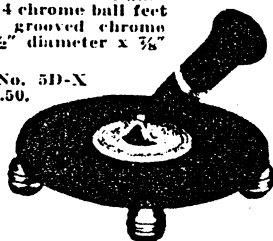

No. B-119 CABAC Black Bakelite disc with 4 chrome ball feet grooved, and grooved chrome disc. Size 3 1/2" diameter x 3/8" high.

B-119 with No. 5D-X Desk Pen, $8.50.